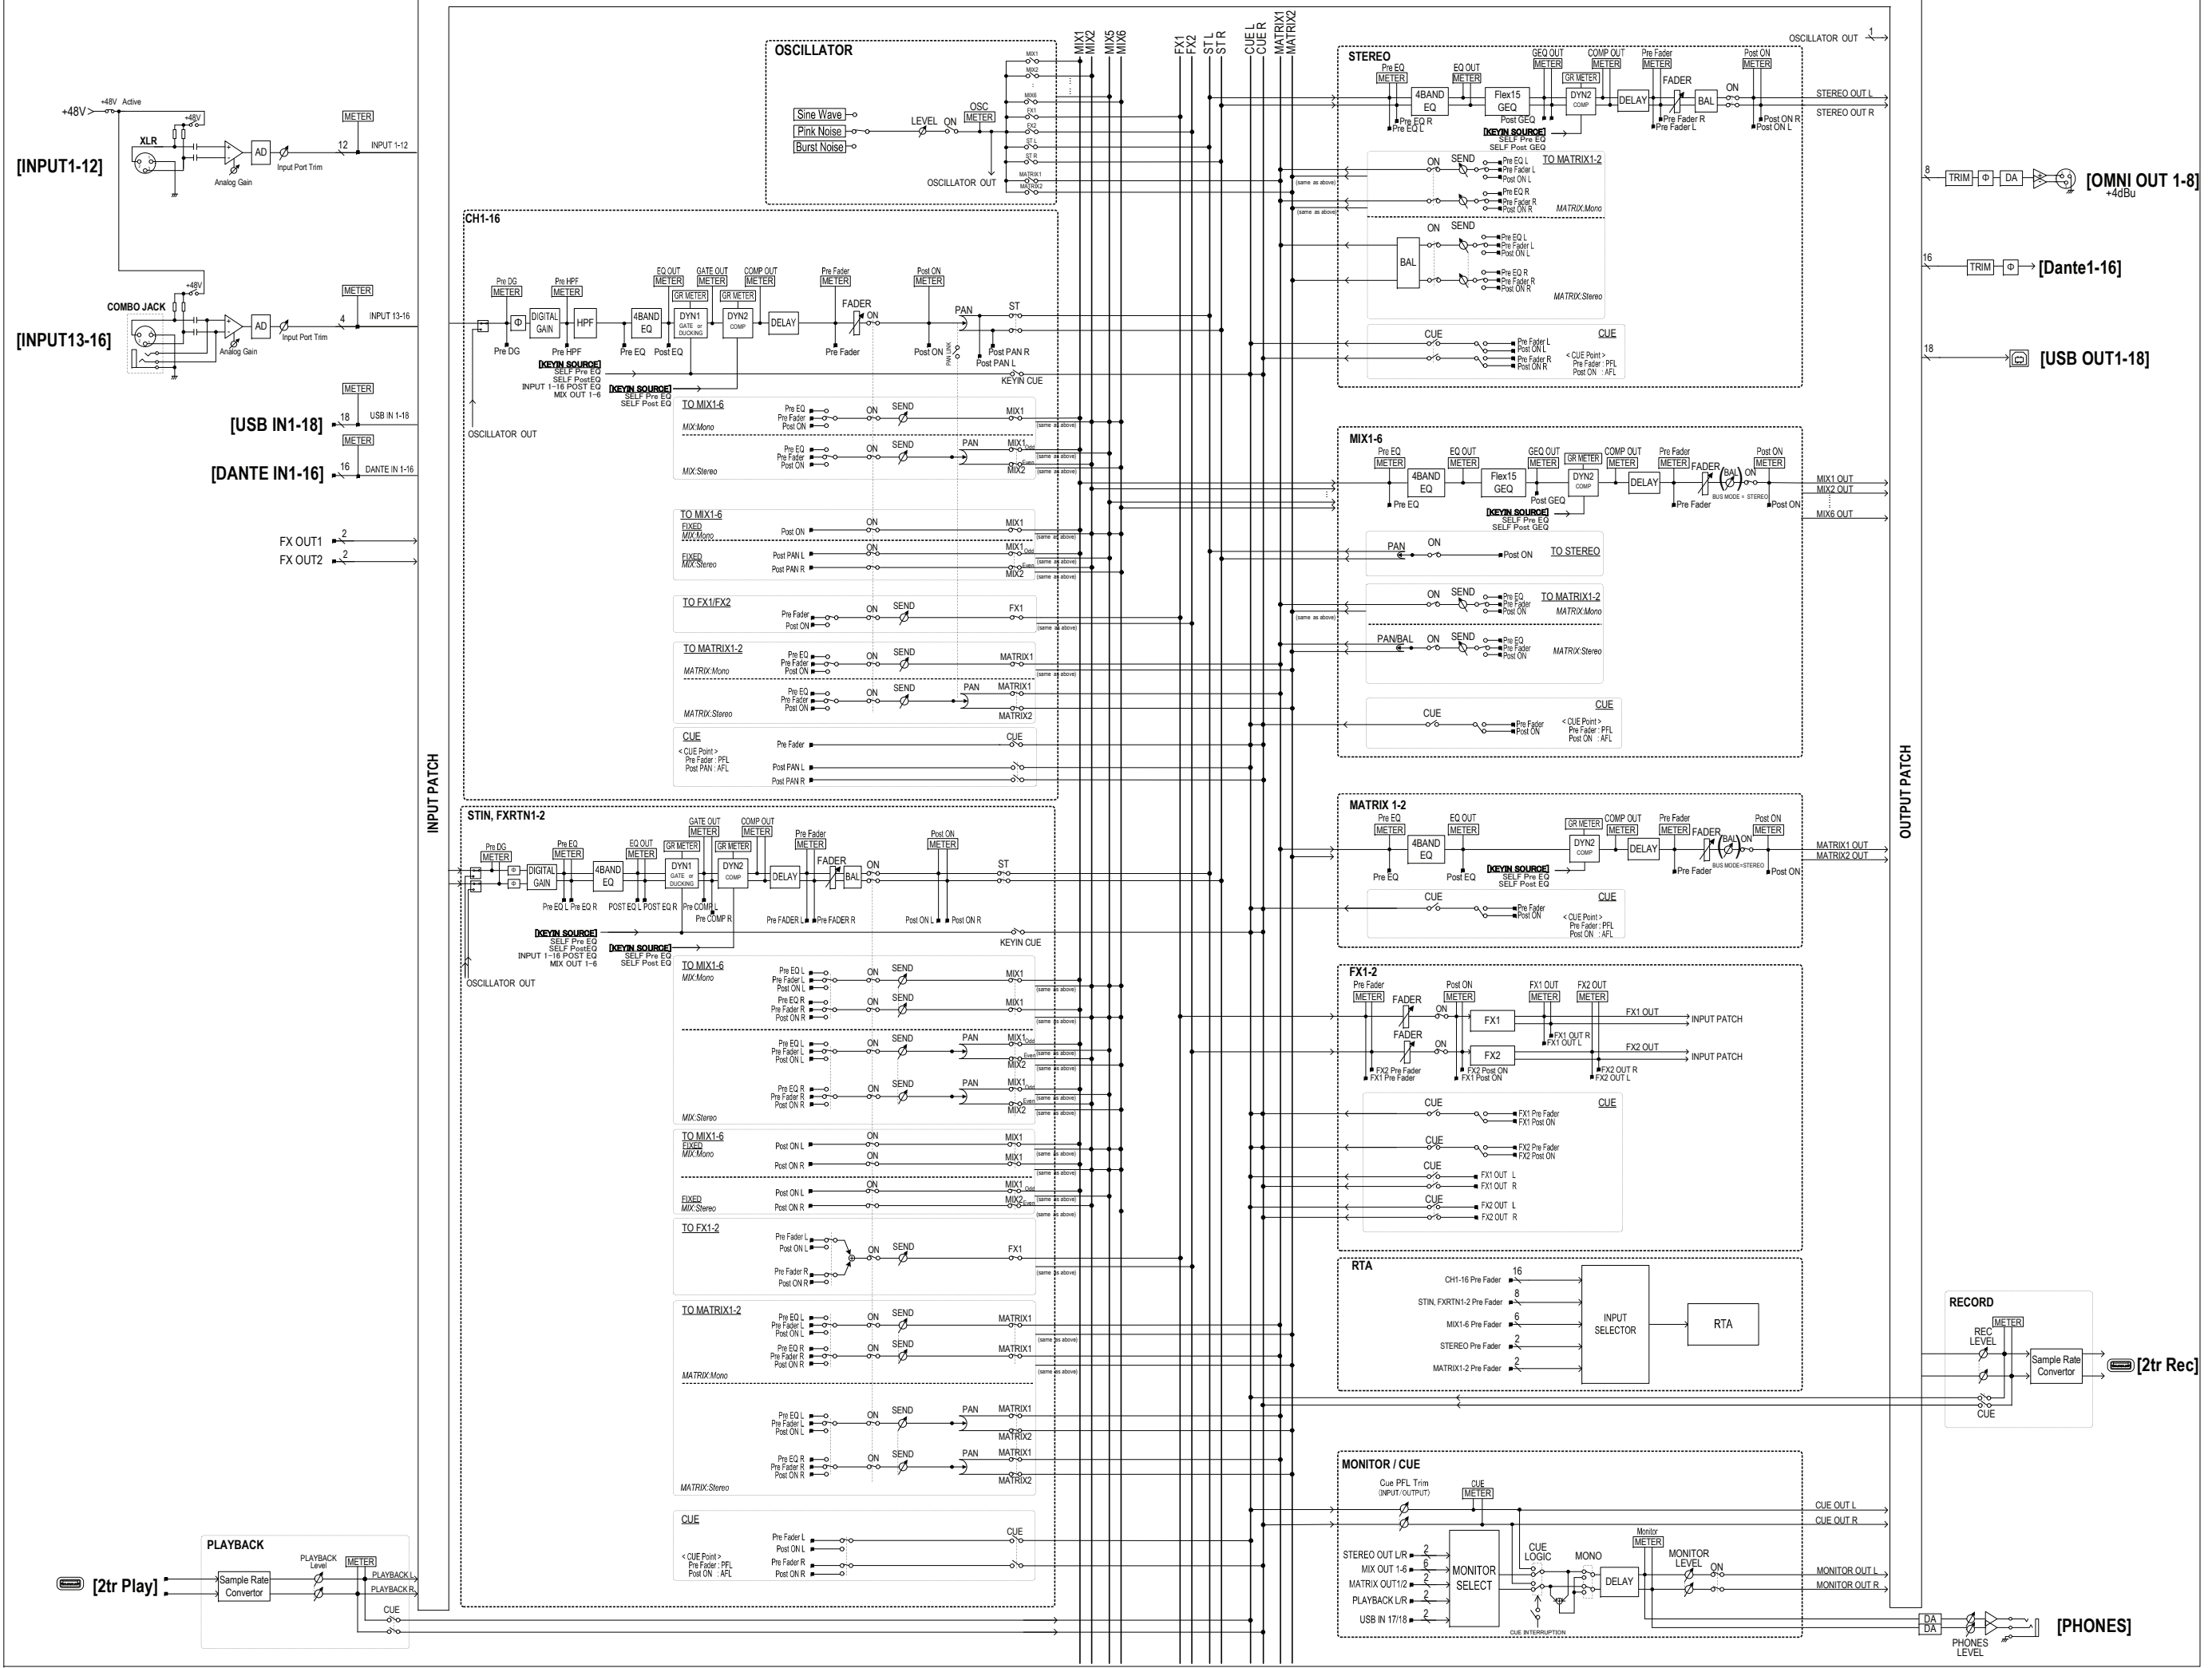

DIGITAL MIXING CONSOLE

# DM3 DM3 STANDARD (DM3S)

Block Diagram

DM3, DM3 STANDARD Mixer Block Diagram

Yamaha Pro Audio global website  
<https://www.yamahaproaudio.com/>  
Yamaha Downloads  
<https://download.yamaha.com/>