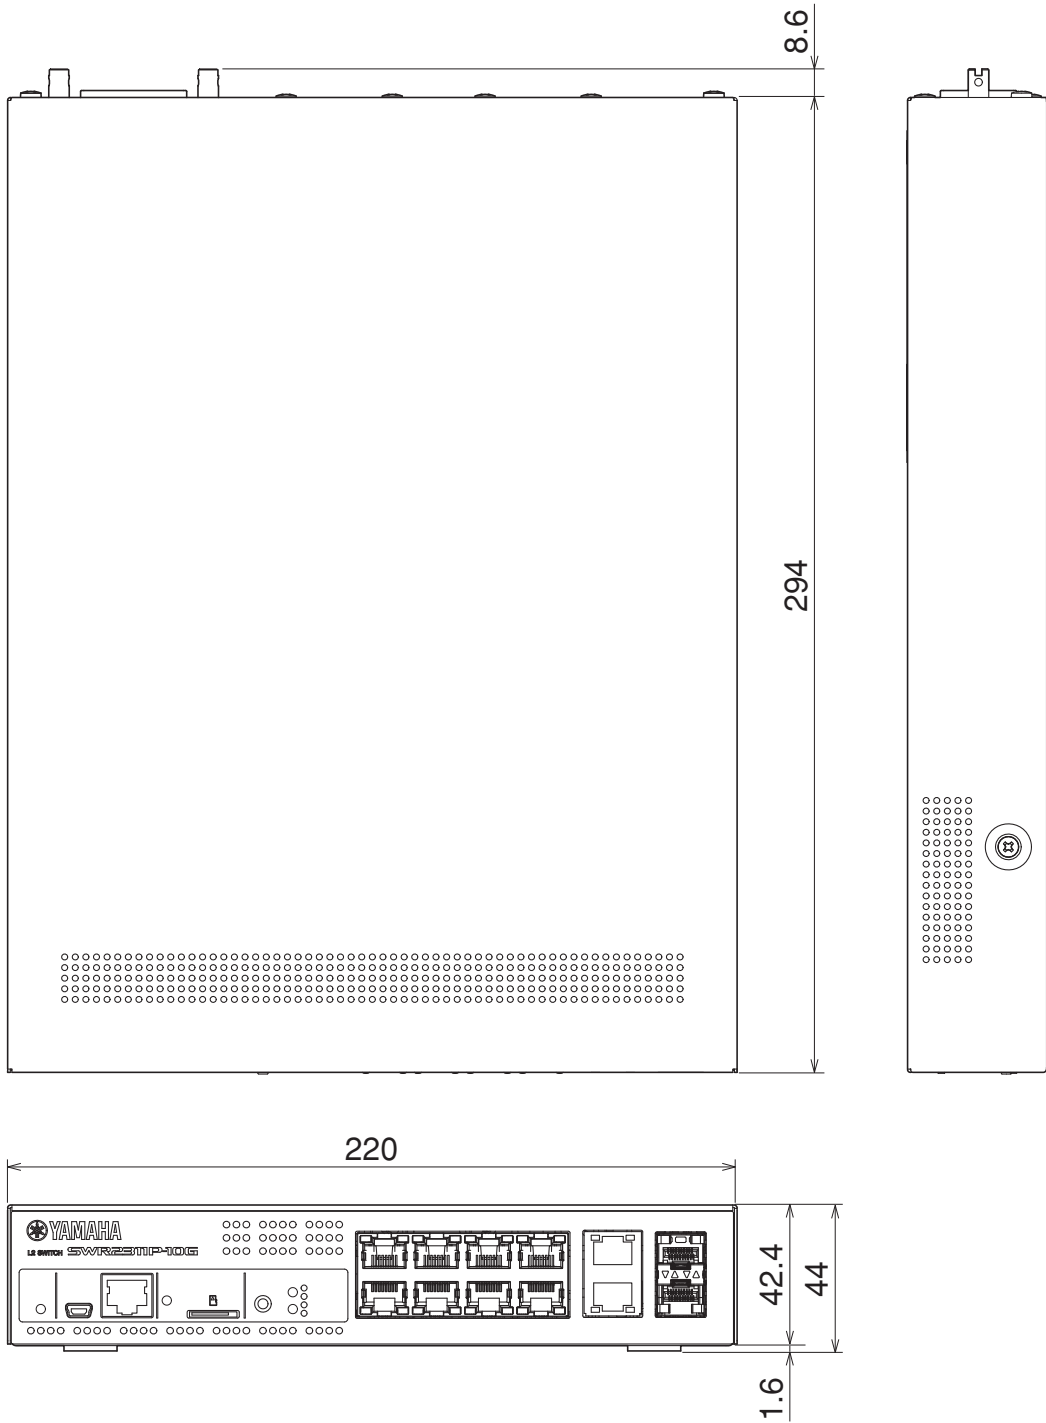

Dimensions

SWR2311P-10G

Unit: mm