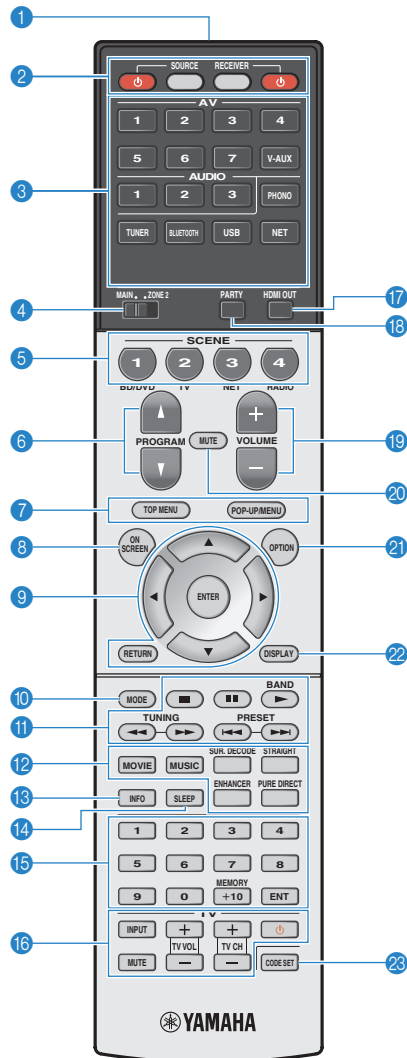

Remote control functions

1 Remote control signal transmitter

Transmits infrared signals.

2 SOURCE key

Turns on/off an external device.

SOURCE key

Sets the remote control to operate external devices (p.3). This key lights up in green after pressed.

RECEIVER key

Sets the remote control to operate the unit (p.3). This key lights up in orange after pressed.

RECEIVER key

Turns on/off (standby) the unit.

3 Input selection keys

Select an input source for playback.

4 MAIN/ZONE2 switch

Changes the zone (main zone or Zone2) that is controlled by the remote control.

5 SCENE keys

Select the registered input source, sound program, and various settings with one touch. Also, turns on the unit when it is in standby mode.

6 PROGRAM keys

Select a sound program.

7 External device operation keys

Select menus for external devices.

8 ON SCREEN key

Displays the on-screen menu on the TV.

9 Menu operation keys

Cursor keys Select a menu or a parameter.