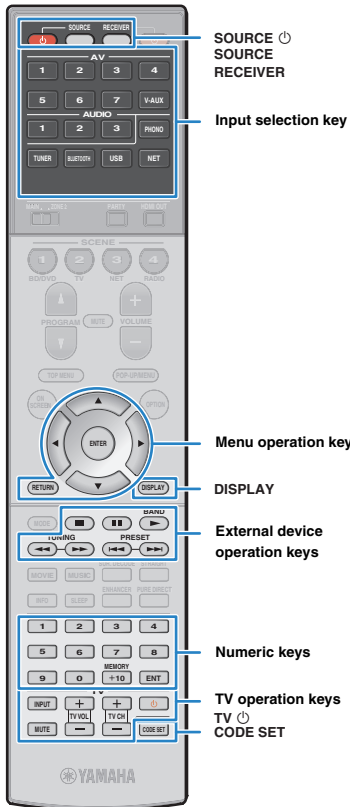

Registering the remote control codes for playback devices

You can use the unit's remote control to operate playback devices if you have registered their remote control codes. You can also use the input selection keys to change the playback devices that are controlled by the remote control, because their remote control codes are assigned to the input selection keys.

1 See "List of remote control codes" (p.6) to find the remote control code for your playback device.

- If there are multiple remote control codes, register the first code in the list. If that does not work, try the other codes.

2 Press CODE SET.

SOURCE blinks twice.

Perform each of the following steps within 1 minute. Otherwise, the setting will be canceled. If this happens, repeat from Step 2.

3 Press the input selection key.

For example, press AV 1 to set the remote control code for the playback device connected to the AV 1 jack.

4 Use the numeric keys to enter the 4-digit remote control code.

Once the remote control code is registered successfully, SOURCE blinks twice.

If it blinks six times, registration has failed. Repeat from Step 2.

- For details on how to register a remote control code to a SCENE key, see "Changing the external device assigned to the SCENE keys" (p.4)

Playback device operations

Once you have registered the remote control code for your playback device, you can control it using the following keys after selecting the input source or scene.

- By pressing SOURCE or RECEIVER, you can switch the devices (the unit or external device) that are operated by the menu operation keys, DISPLAY and numeric keys. You can operate the unit after pressing RECEIVER (lights up in orange), and an external device after pressing SOURCE (lights up in green). For example, if you register the remote control code of your external device on TUNER, you can operate the unit's built-in FM/AM radio after pressing RECEIVER and the external device after pressing SOURCE.

SOURCE		Turns on/off the playback device.
Menu operation keys	Cursor keys	Select an item.
	ENTER	Confirms a selected item.
DISPLAY	RETURN	Returns to the previous screen.
	DISPLAY	Switches information on the display.
External device operation keys	TOP MENU	Displays the top menu.
	POP-UP/MENU	Displays the pop-up menu.
		Stops playback.
		Stops playback temporarily.
		Starts playback of the selected song/video.
		Searches forward/backward (by holding down).
Numeric keys		Skips forward/backward.
		Enter numerical values.
TV operation keys		Control the TV (p.2).

- These keys work only if the corresponding function is available on your playback device and if the device can be operated with an infrared remote control.