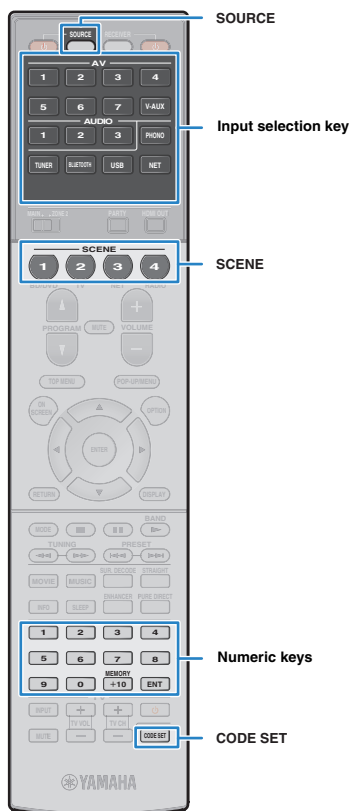

Changing the external device assigned to the SCENE keys

If you want to control your playback device after selecting a scene, follow the procedure below.

1. **1** If you have not registered the remote control code for the device yet, follow “Registering the remote control codes for playback device” (p.3).
2. **2** Hold down the corresponding SCENE key and input selection key together for more than 3 seconds.

Once the setting is successfully completed, the SOURCE indicator blinks twice.

If it blinks six times, the setting has failed. Repeat step 2.

Resetting remote control codes

You can reset a remote control code registered to each input selection key.

1. **1** Press **CODE SET**.
   SOURCE blinks twice.
   Perform each of the following steps within 1 minute. Otherwise, the setting will be canceled. If this happens, repeat from Step 1.
2. **2** Press the input selection key.
3. **3** Use the numeric keys to enter “5098”.

Once the remote control code is reset successfully, SOURCE blinks twice.

If it blinks six times, resetting has failed. Repeat from Step 1.

To reset the remote control to factory default settings

- ① Press CODE SET.
- ② Press RECEIVER.
- ③ Use the numeric keys to enter “9981”.